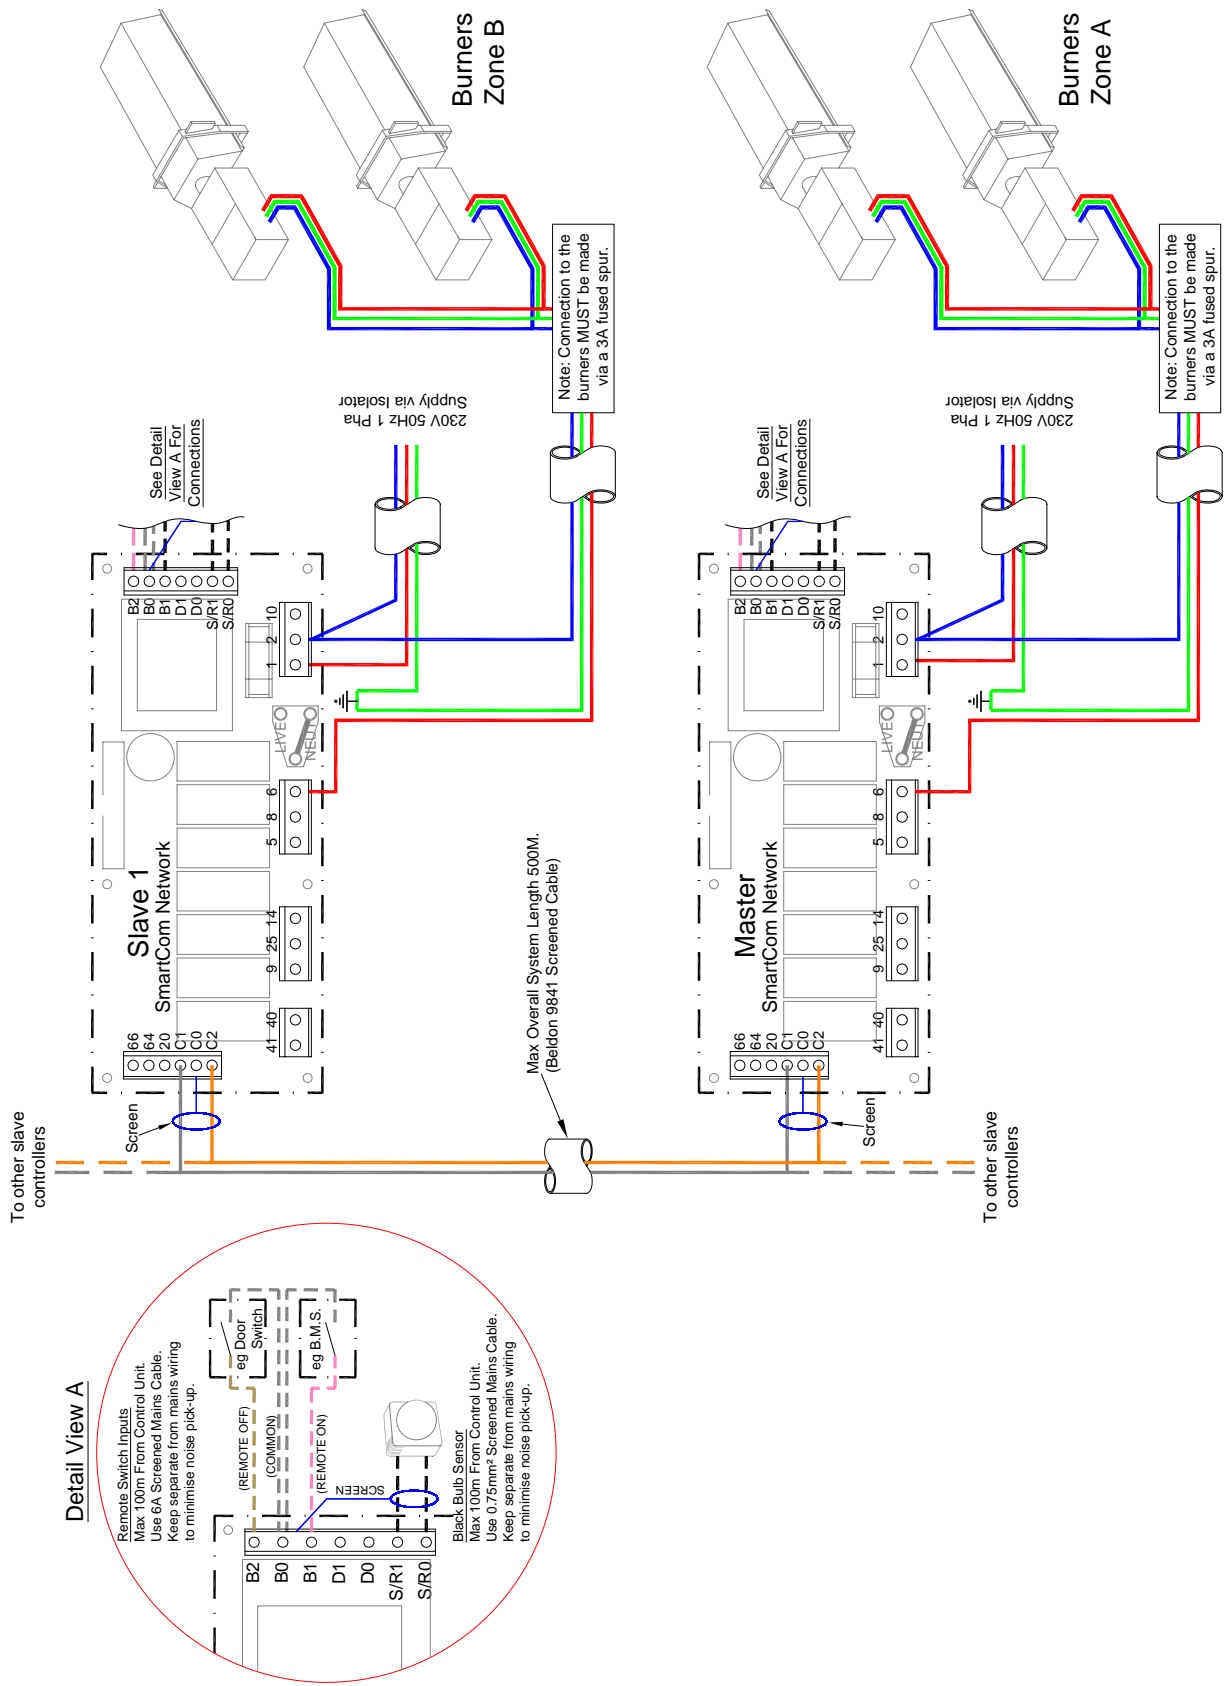

# Multizone Standard Radiant Systems.

Drawing No. : 900296 R2