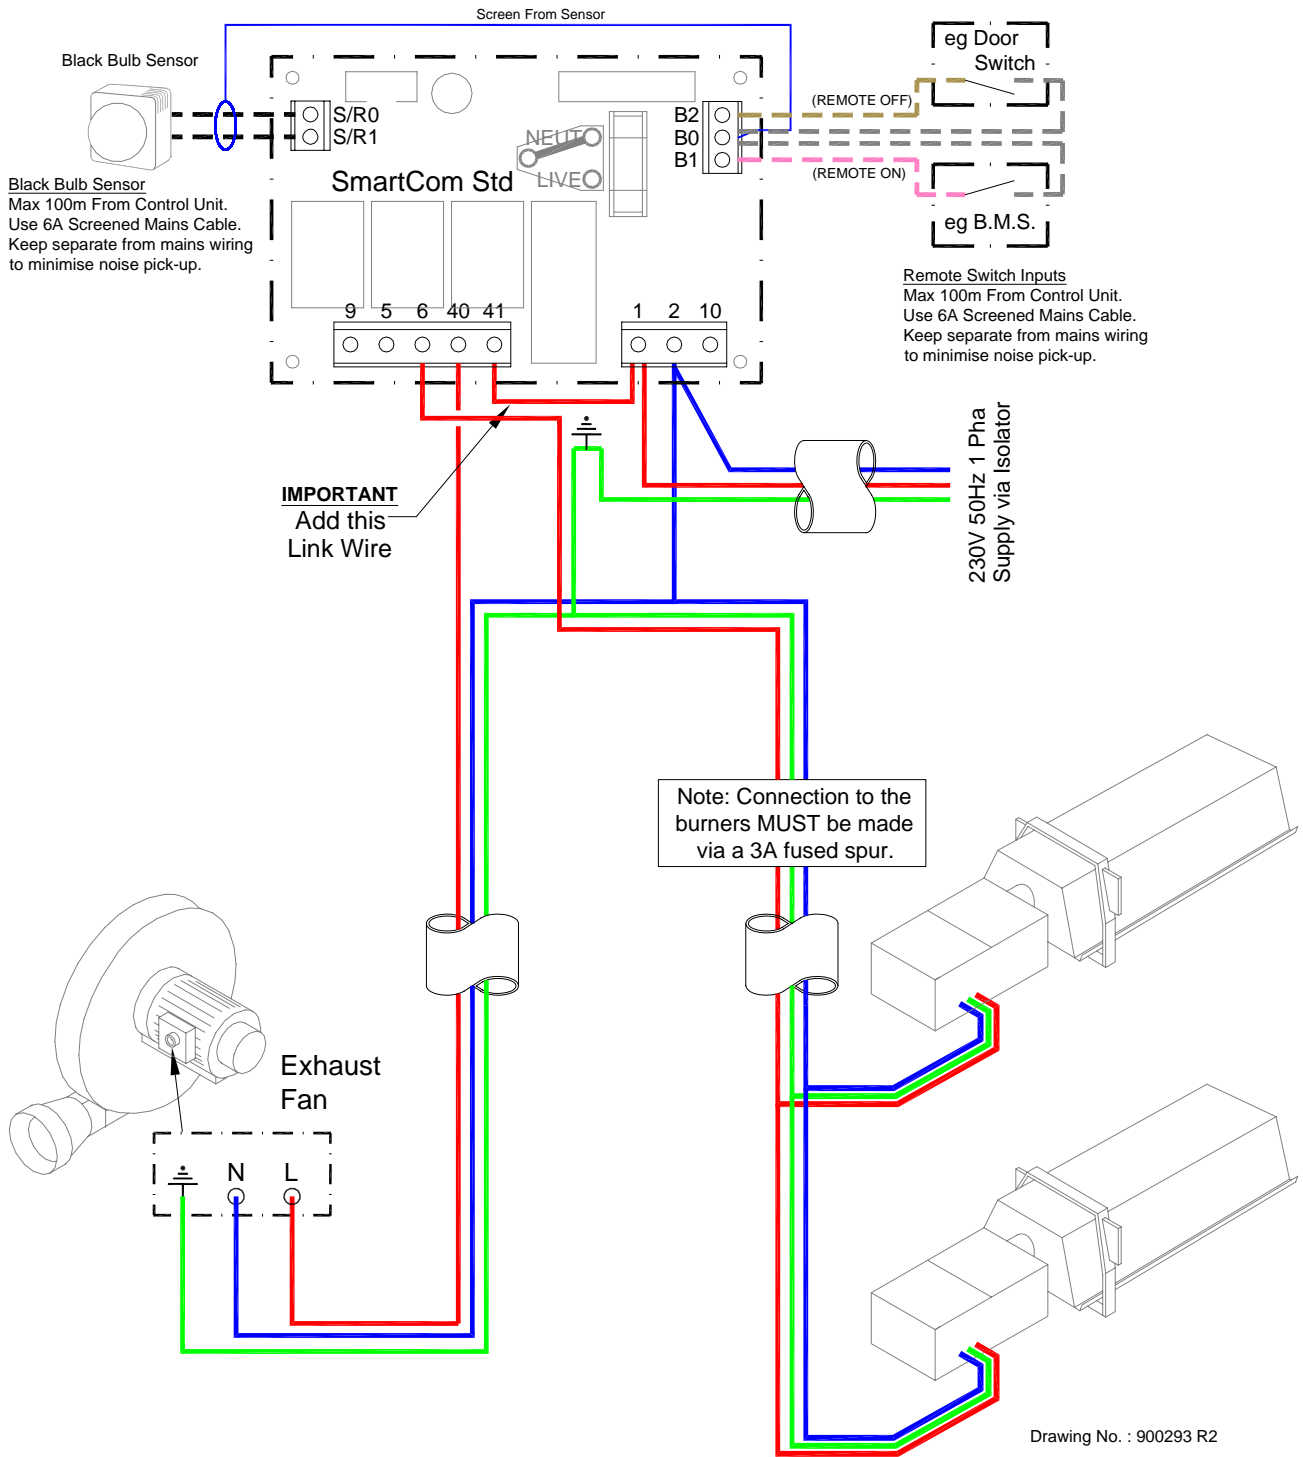

Single Zone Herringbone Systems.

Drawing No. : 900293 R2