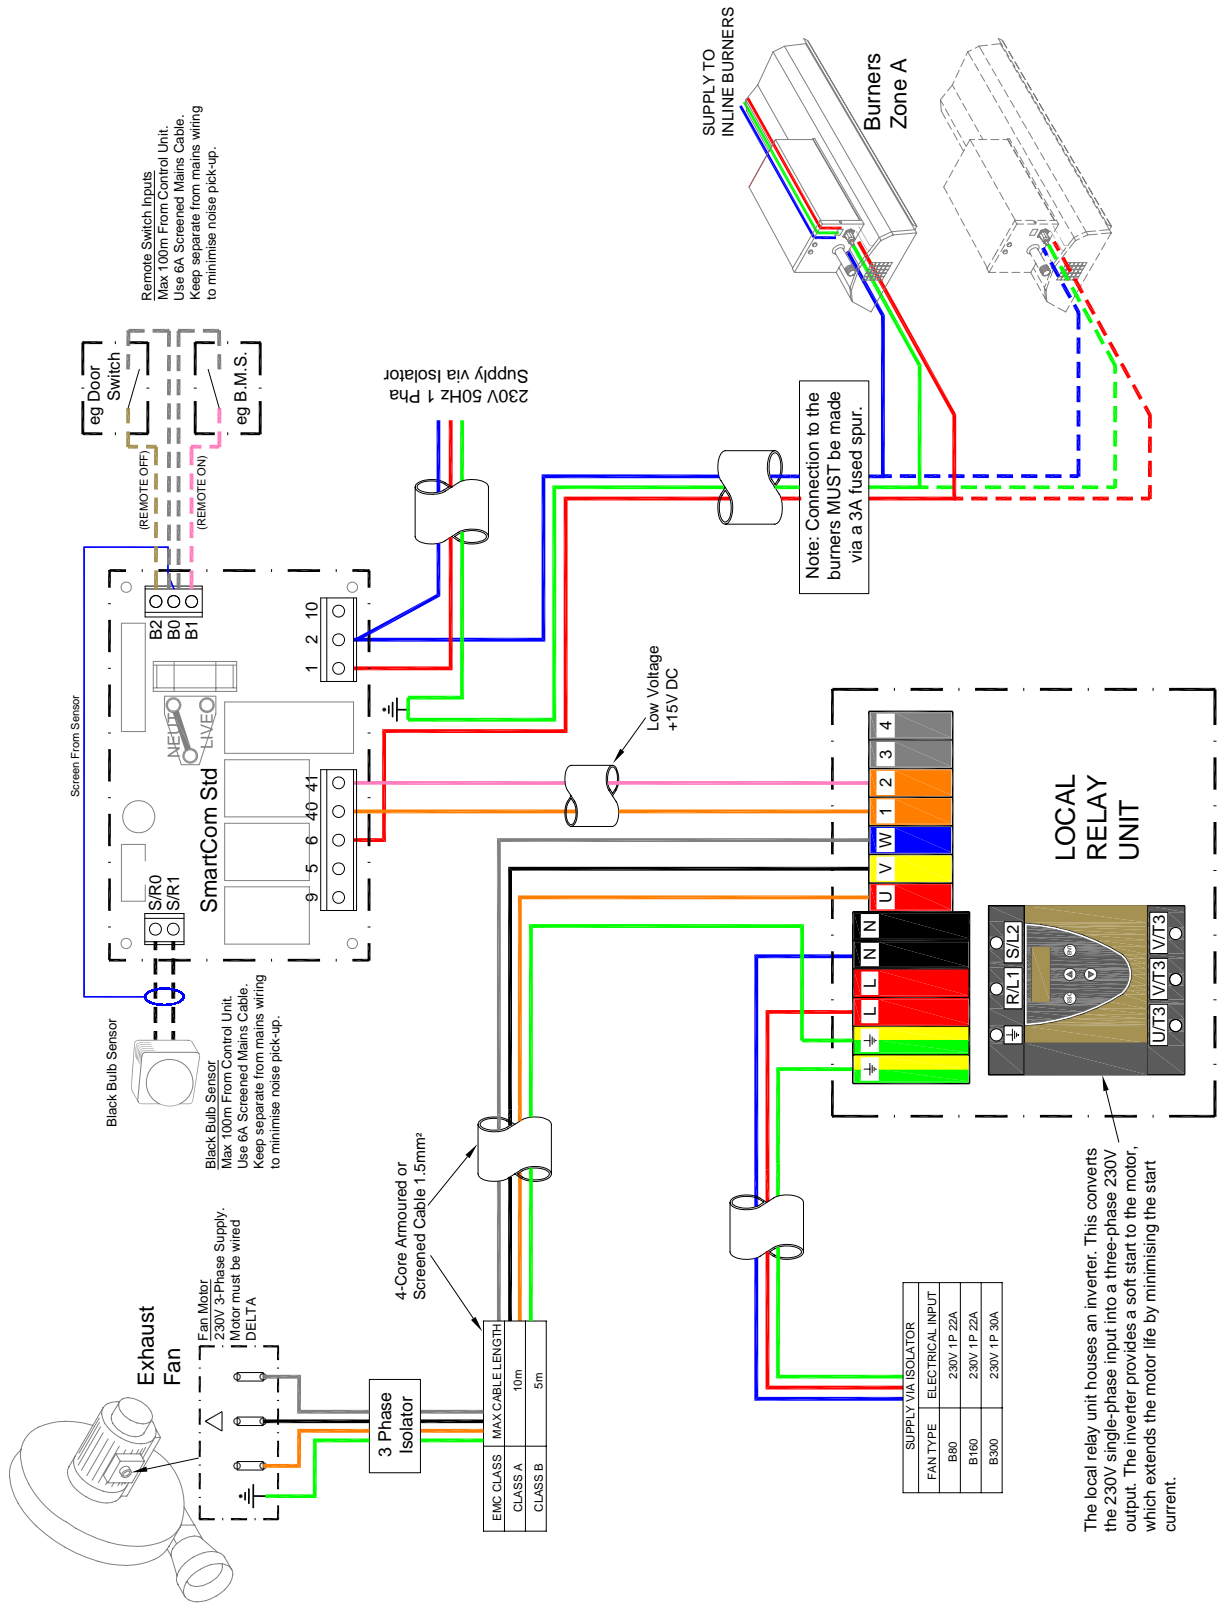

Single Zone B80, B160, B300 Fan Systems.

Drawing No. : 900287 R2