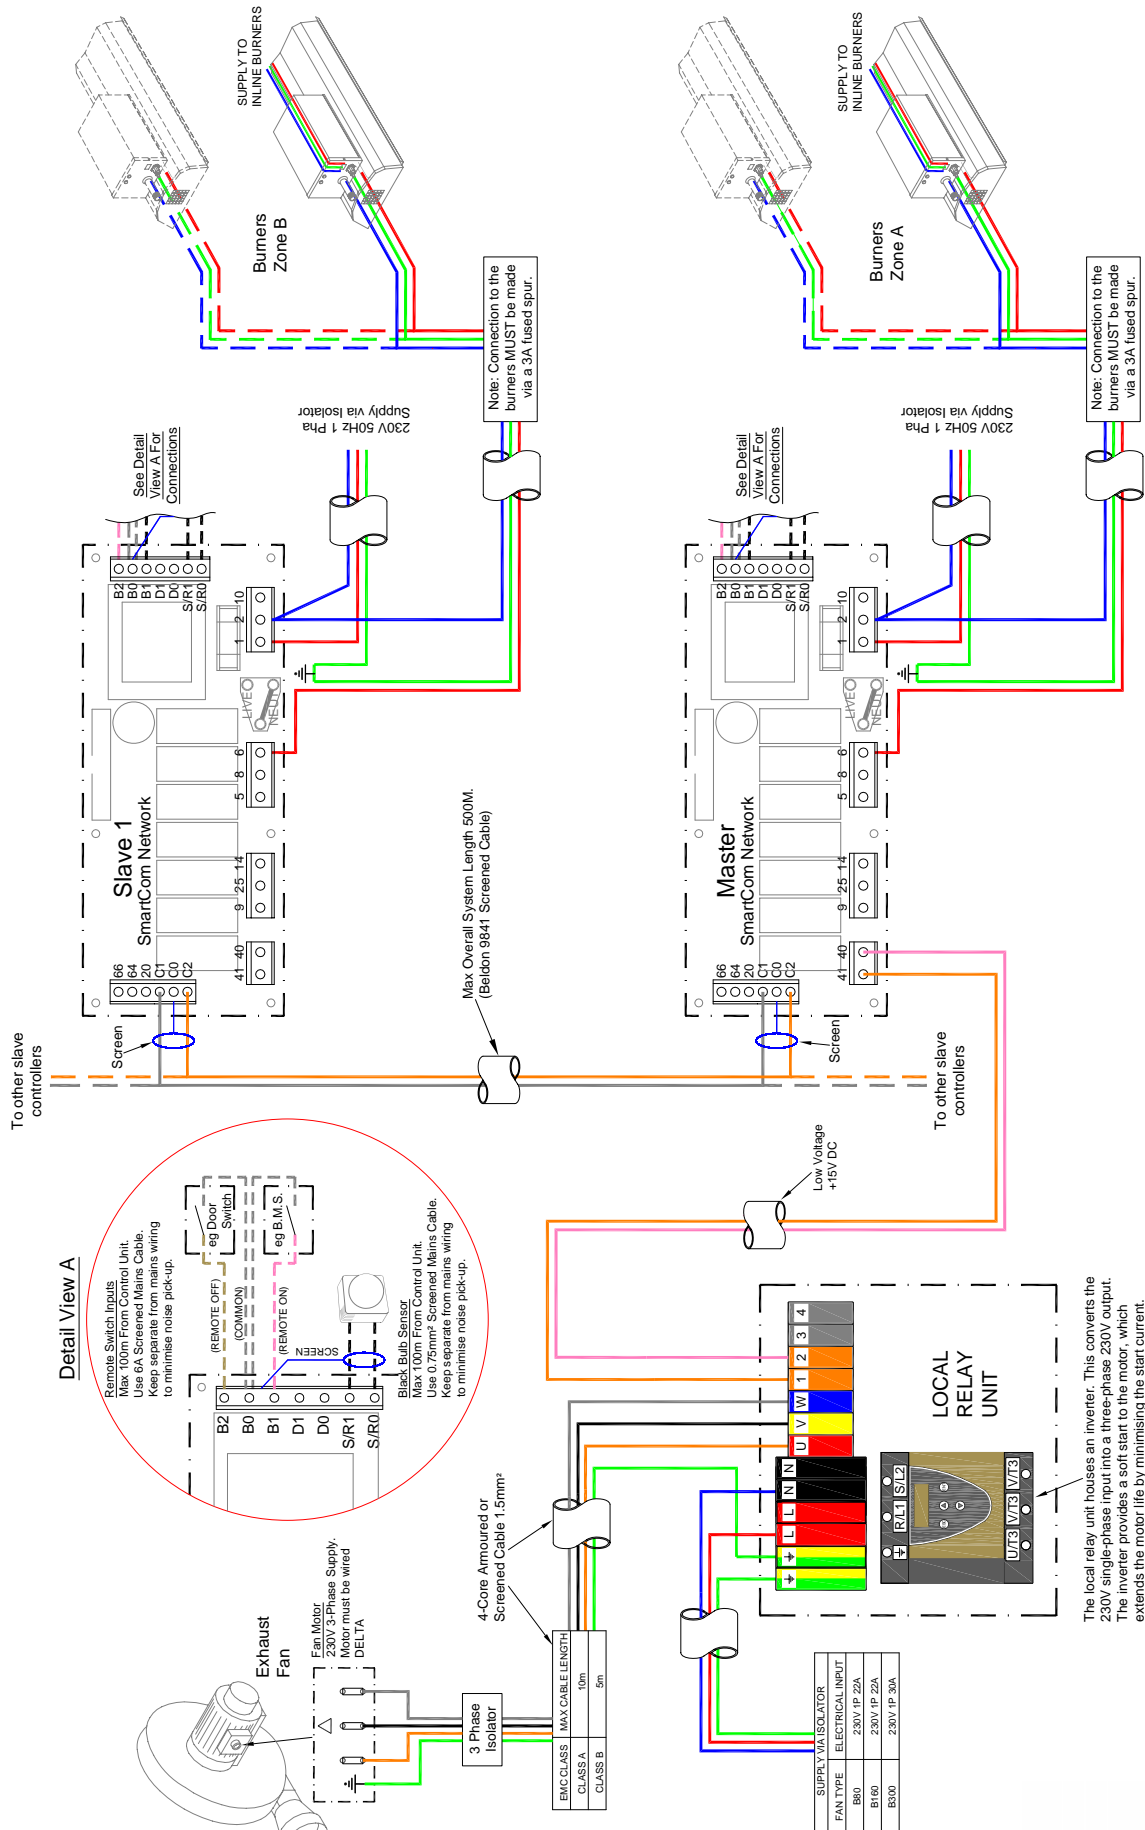

Multizone B80, B160, B300 Fan System.

Drawing No. : 900288 R2