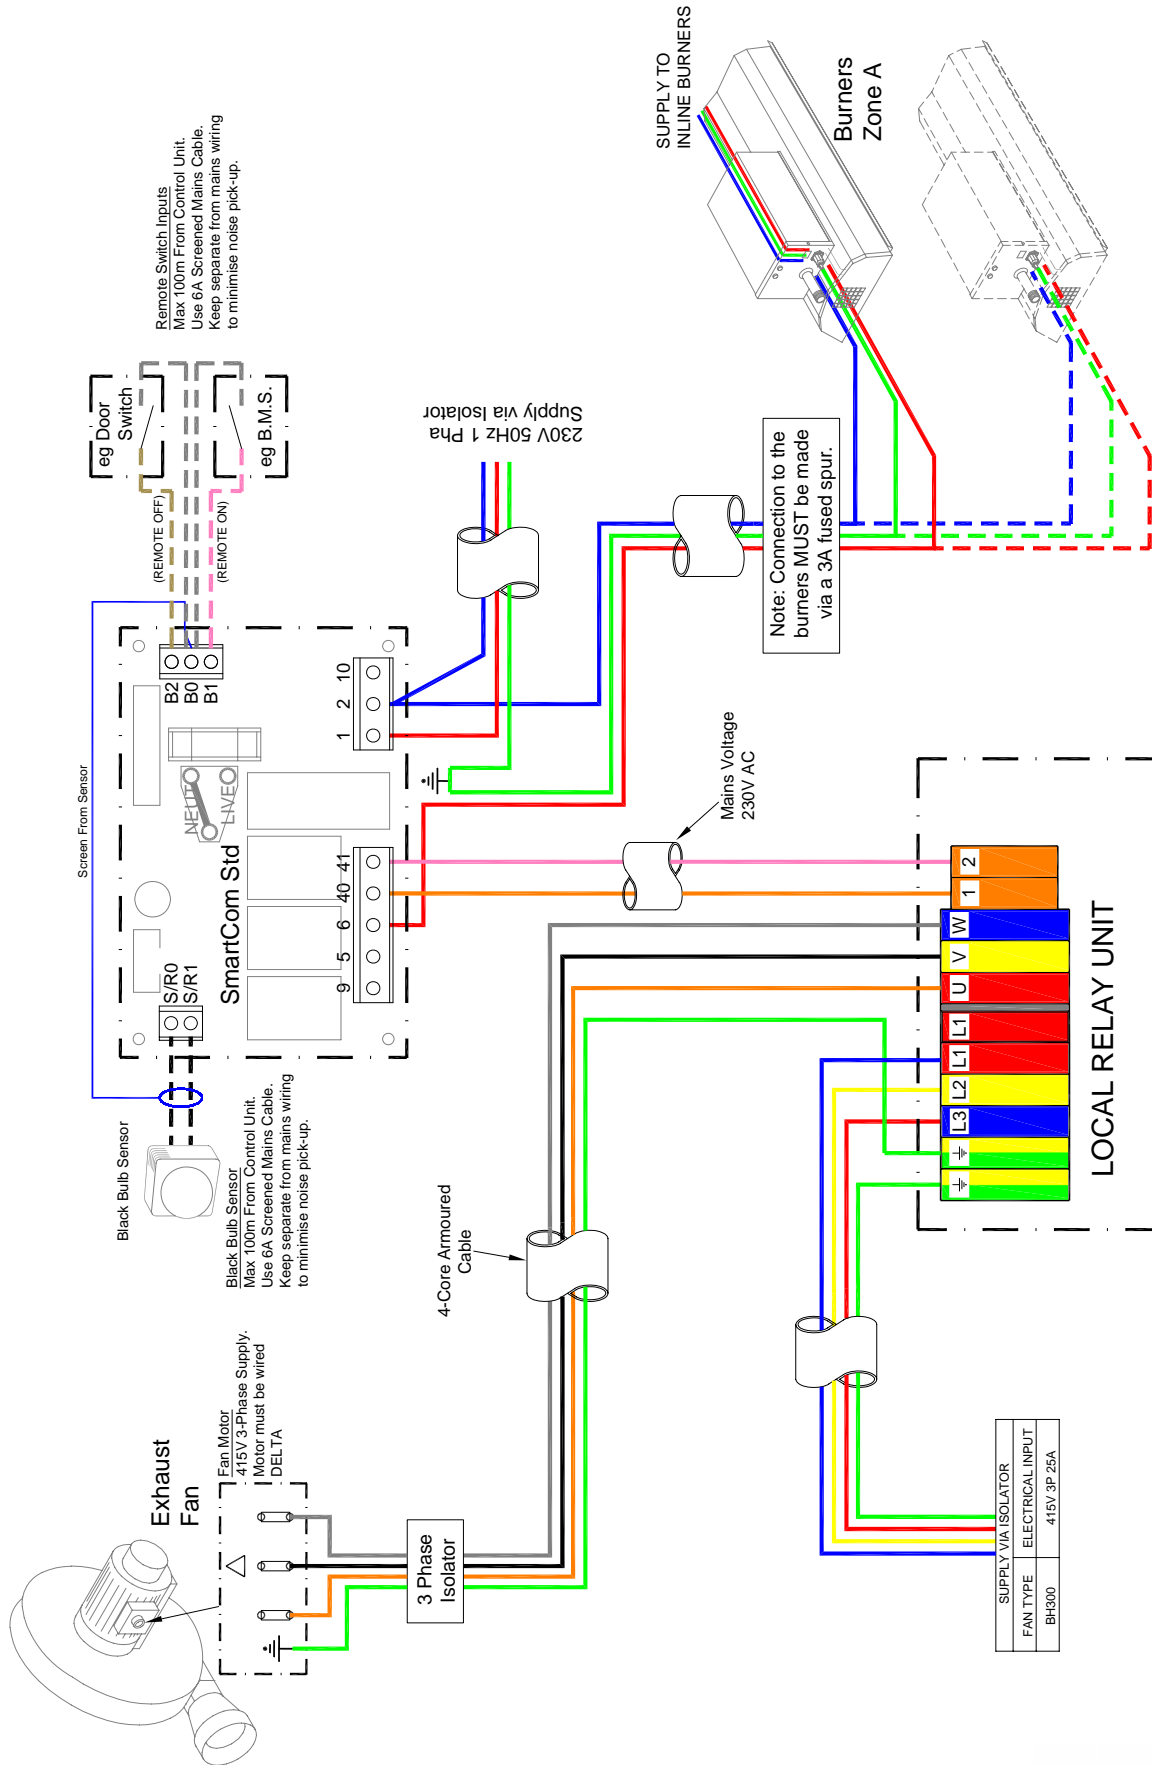

# Single Zone BH300 Fan System.

Drawing No. : 900289 R2