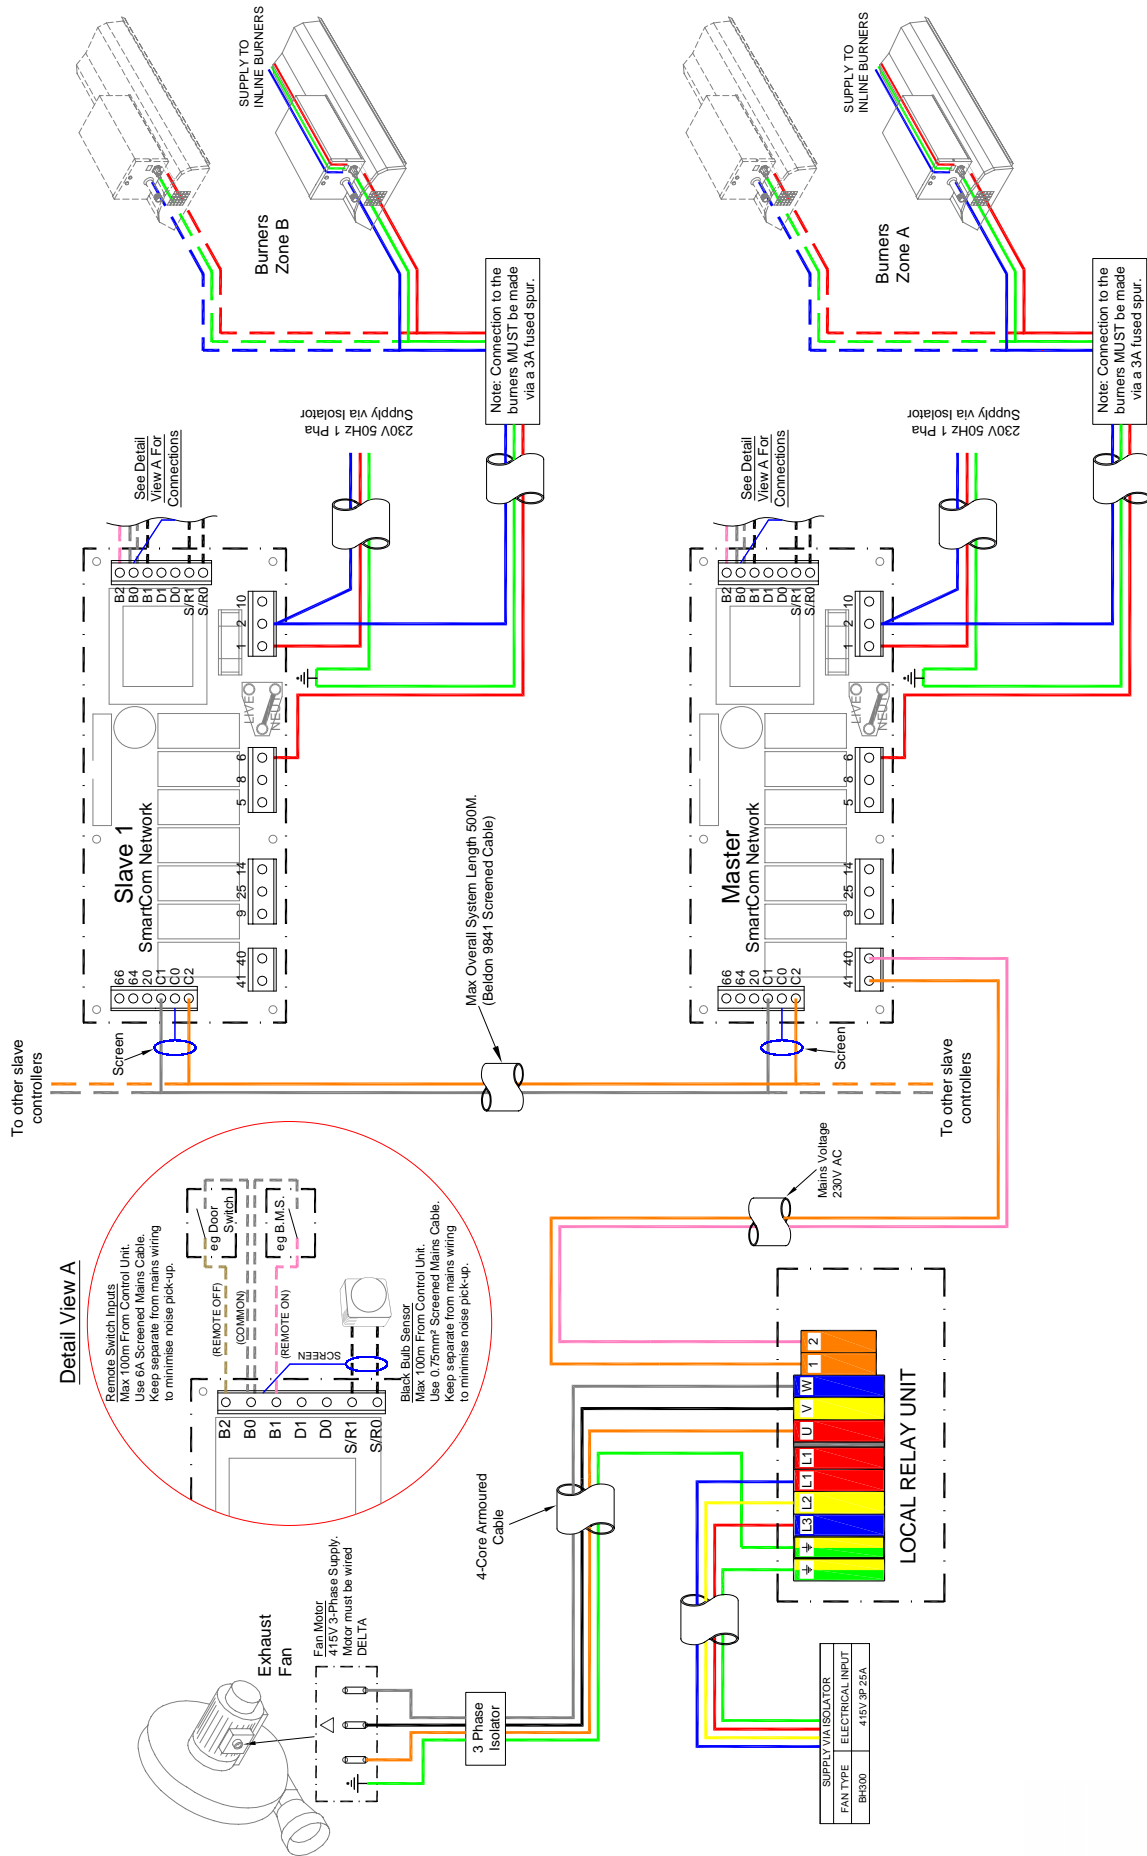

Multizone BH300 Fan System.

Drawing No. : 900250 R2